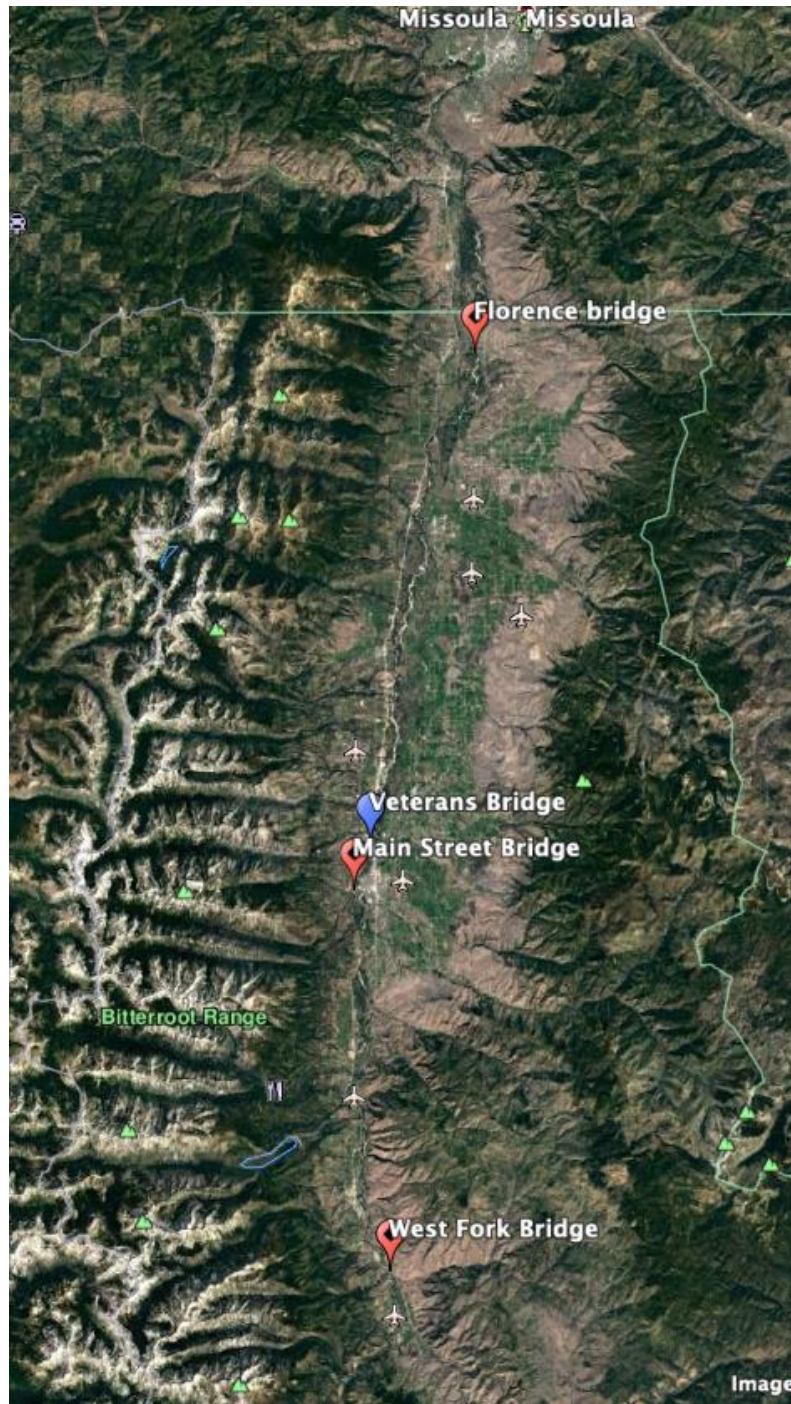

BITTERROOT RIVER

Mainstem monitoring sites 2017

2017 Mainstem – 4 site locations